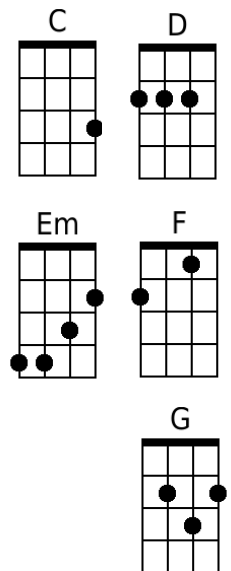

[G] Monday you can [C] fall apart
[G] Tuesday Wednesday [D] break my heart
[Em] Thursday doesn't [C] even start
it's [G] Friday I'm in [D] love

[C] Saturday [D] wait and [Em] Sunday always [C] comes too late
But [G] Friday never [D] hesitate

[G] I don't care if [C] Monday's black [G] Tuesday Wednesday [D] heart attack
[Em] Thursday never [C] looking back it's [G] Friday I'm in [D] love

[G] Monday you can [C] hold your head, [G] Tuesday Wednesday [D] stay in bed
Or [Em] Thursday watch the [C] walls instead it's [G] Friday I'm in [D] love

[C] Saturday [D] wait [Em] Sunday always [C] comes too late
But [G] Friday never [D] hesitate

[Em] Dressed up to the [F] eyes it's a wonderful
To see your [D] shoes and your spirits [Em] rise
Throwing out your [F] frown and just smiling at the [G] sound
Sleek as a [D] shriek spinning round and [Em] round
Always take a big [F] bite it's such a gorgeous [G] sight
To see you [D] eat in the middle of the [Em] night
You can never get enough of this [G] stuff it's Friday [D] I'm in love

[G] I don't care if [C] Monday's blue [G] Tuesday's grey and [D] Wednesday too
[Em] Thursday I don't [C] care about you it's [G] Friday I'm in [D] love
[G] Monday you can [C] fall apart [G] Tuesday Wednesday [D] break my heart
[Em] Thursday doesn't [C] even start it's [G] Friday I'm in [D] love

first two lines of Chorus instrumental